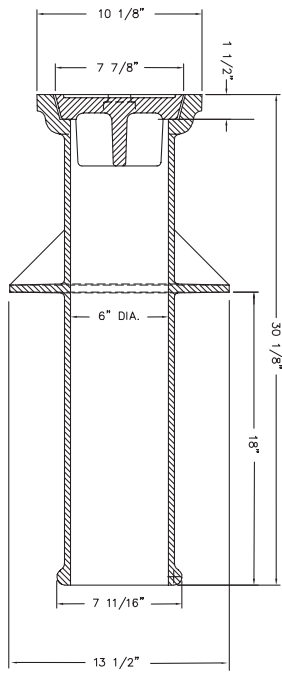

NEW

R-1964-S
Water Meter Frame, Solid Lid

Heavy Duty

R-1968
Adjustable Monument Box, Type 36-B

Heavy Duty